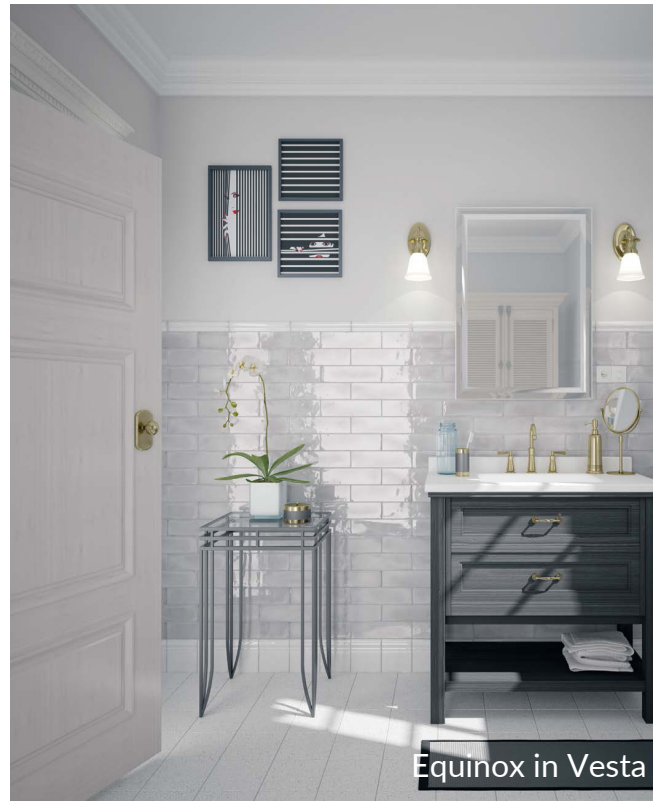

Equinox in Vesta